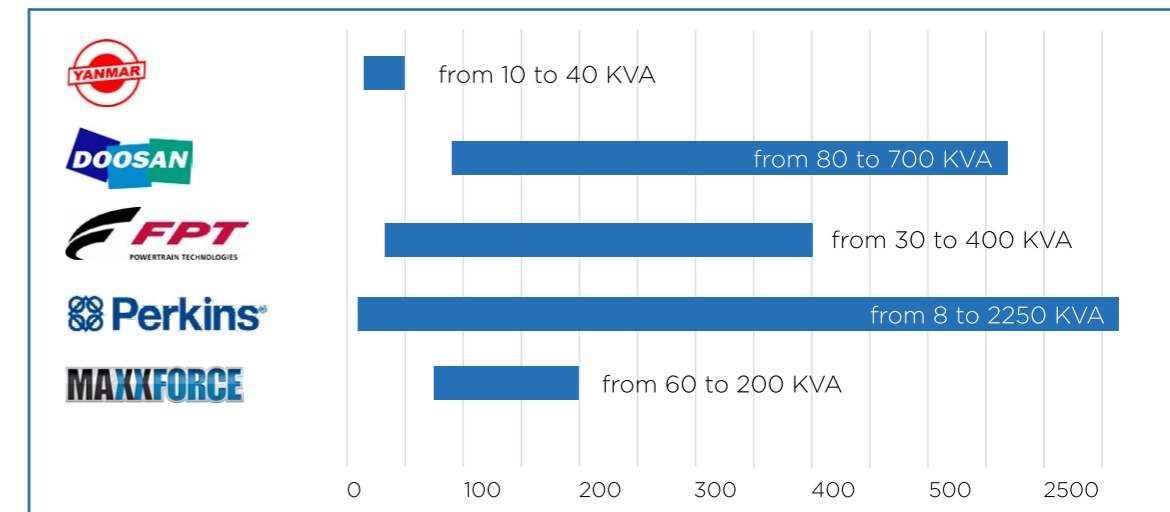

GENERATING SETS RATINGS